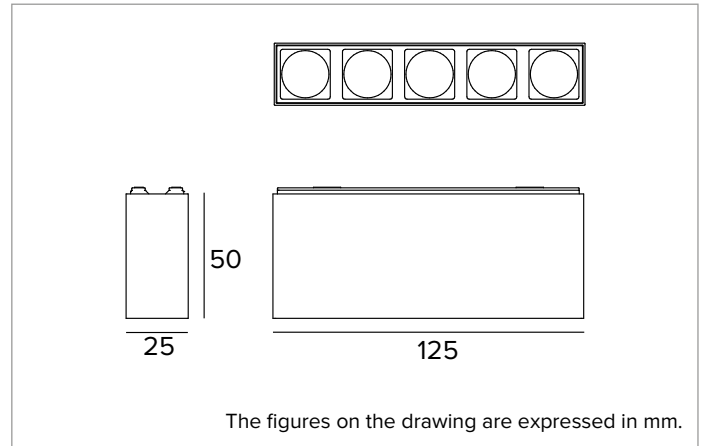

SOURCE

Hugh efficiency Ra90 LED Emitter.

Energy efficiency class: F

Nominal power: 7,3W

Nominal flux: 654lm

Colour rendering index: 90

Rf: 89.3

Rg: 104.3

CCT nominal: 3000K

SDCM: 2

Lifetime (L80/B10): >50000h tq +25°C

ILLUMINOTECHNICAL CHARACTERISTICS

The flood optical system has an acrylic lens and a black polycarbonate frame. The light is suitable for installation in work environments UGR<19 (EN12464-1).

Optic: LENS

Beam angles: FL

Optical efficiency: 75%

Fixture flux: 490lm

Luminous efficacy: 59lm/W

Photobiological safety: Compliant with RG1 low risk group

MECHANICAL CHARACTERISTICS

Black painted die-cast aluminium body. Multiple fixed light, 125x25mm.

Colour and finish: Deep black

Dimensions: 25x125mm

Weight: 0.13Kg

Version: 5X CASAMBI

Degree of protection: IP20

ELECTRICAL CHARACTERISTICS

Fixture Power: 8W

Power supply: 48Vdc

Insulation Class: CLASS 3

Class F: YES

Ambient temperature: 0°C / +25°C

INSTALLATION

Extremely rapid, versatile and simple mechanical and electrical coupling system using magnets which support the fixture on the Power Track and feed power inside the fixture on all versions.

NOTES

Integrated Casambi control system (Casambi Ready). DALI control system available using a special accessory. 110-277Vac version available on request.

WARRANTY

5 years.

Due to the technological evolution of the electronic components, the data provided may be updated, and as such, confirmation must be requested during the order process.

Luminous flux and power supply have +/-10% tolerances with respect to the indicated value. tq +25°C (CIE 121).

We reserve the right to make technical changes.

Targetti Sankey S.r.l.
Via Pratese, 164
50145 Firenze - Italy
Tel: +39 055 37911
targetti.com
targetti@targetti.com

CCIAA Firenze
Share Capital:
€ 500.000,00
VAT N. (IT):
01537660480
R.E.A.: FI-275656

TARGETTI